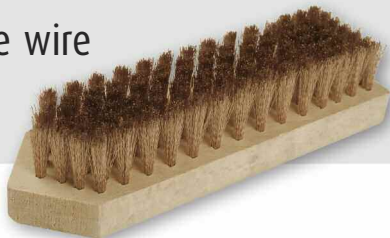

## BRUSHES & SCRUBBERS

**Wire brush**  
tin bronze wire  
curled

article no	length mm	rows	weight g
1750030S	350	3	190
1750040S	350	4	210
1750050S	350	5	190

**Scrubbing broom**  
round wire

article no	dimension	weight g
1752450S	220 x 60 x 25	480

**Brush**  
tin bronze wire  
curled

article no	length mm	width mm	weight g
1761800S	180	70	300

**Wheel brush**  
tin bronze wire  
curled

article no	drive-Ø mm	Ø mm	weight g
1770150S	22,2	150	520

**Brush, spark-plug cleaning**  
round wire

article no	length mm	rows	weight g
1750008S	290	3	110
1750009S	290	4	130
1750010S	290	5	150

**Brush end**  
wire curled

article no	Ø mm	length drive mm	drive Ø
1750006S	26	25	6

**Rubber pusher**  
made of wood  
with handle